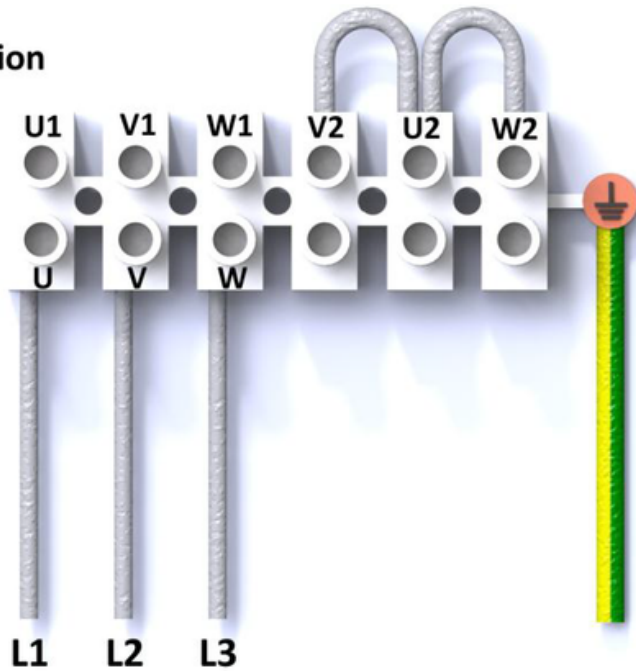

JM PLATE FANS

WIRING DIAGRAM - 2420

CD 2420 Three Line Delta Star Reconnection

Clockwise
Rotation

Low Speed

Clockwise
Rotation

High Speed

JM PLATE FANS

WIRING DIAGRAM - 3038

SINGLE PHASE FAN
WITH INTERNAL CAPACITOR
AND OVERHEAT PROTECTION

FAN CONNECTED TO SUPPLY (FULL SPEED)

FAN CONNECTED TO SPEED CONTROLLER (VARIABLE SPEED)