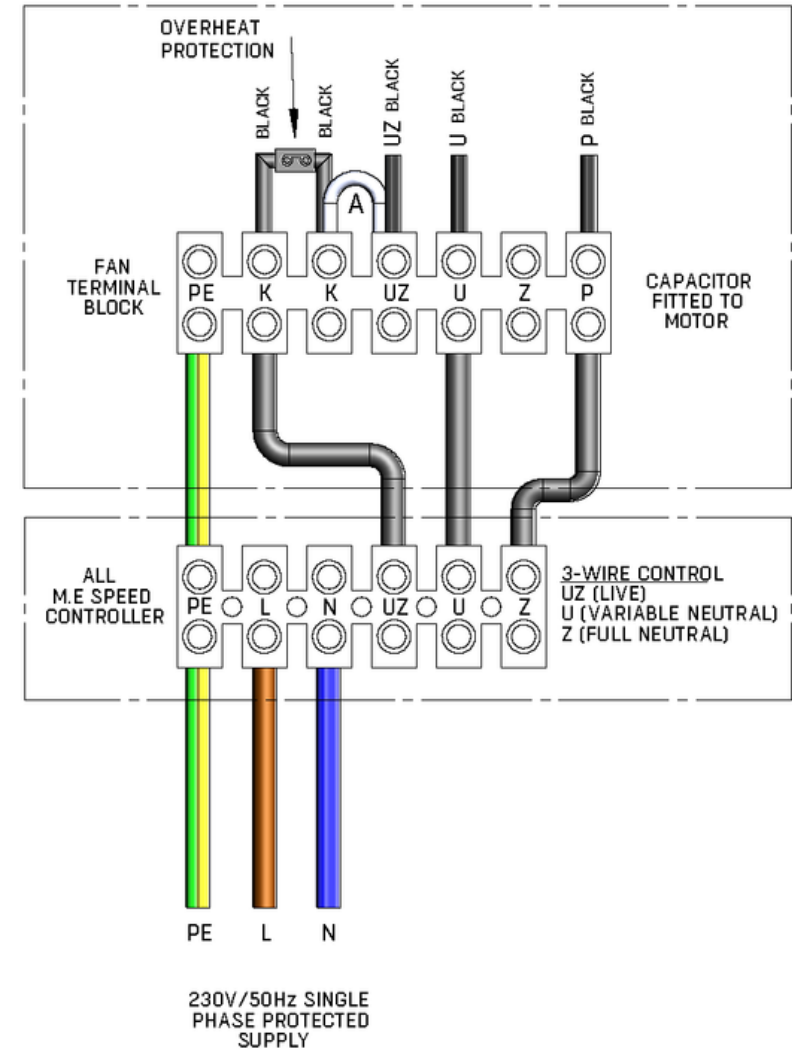

JM PLATE FANS

WIRING DIAGRAM - 2420

CD 2420 Three Line Delta Star Reconnection

Clockwise
Rotation

Low Speed

Clockwise
Rotation

High Speed

JM PLATE FANS

WIRING DIAGRAM - 3038

SINGLE PHASE FAN
WITH INTERNAL CAPACITOR
AND OVERHEAT PROTECTION

FAN CONNECTED TO SUPPLY (FULL SPEED)

FAN CONNECTED TO SPEED CONTROLLER (VARIABLE SPEED)