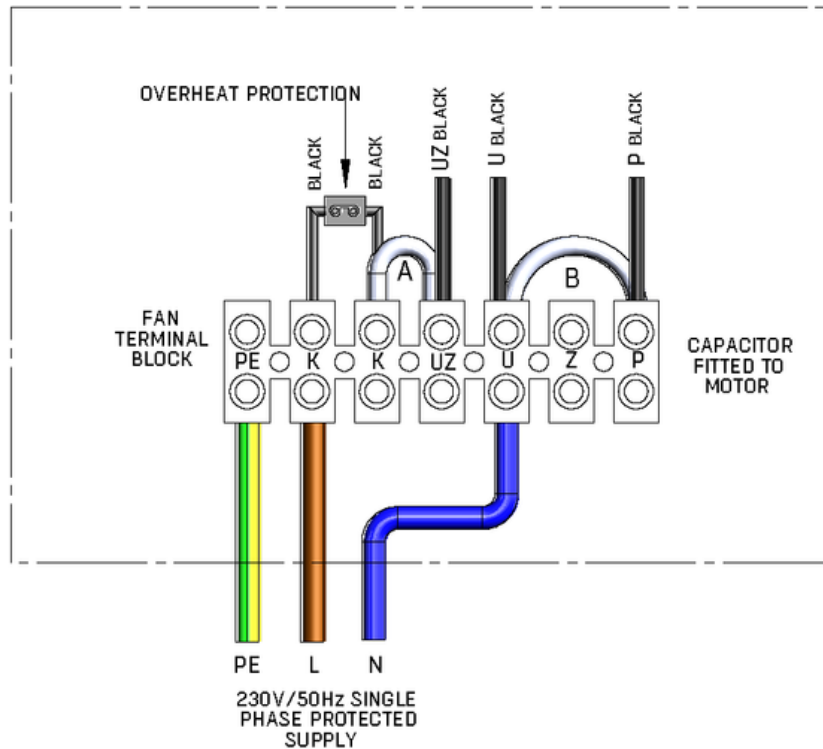

JM PLATE FANS

WIRING DIAGRAM - 2420

CD 2420 Three Line Delta Star Reconnection

Clockwise
Rotation

Low Speed

Clockwise
Rotation

High Speed

JM PLATE FANS

WIRING DIAGRAM - 3038

SINGLE PHASE FAN
WITH INTERNAL CAPACITOR
AND OVERHEAT PROTECTION

FAN CONNECTED TO SUPPLY (FULL SPEED)

FAN CONNECTED TO SPEED CONTROLLER (VARIABLE SPEED)