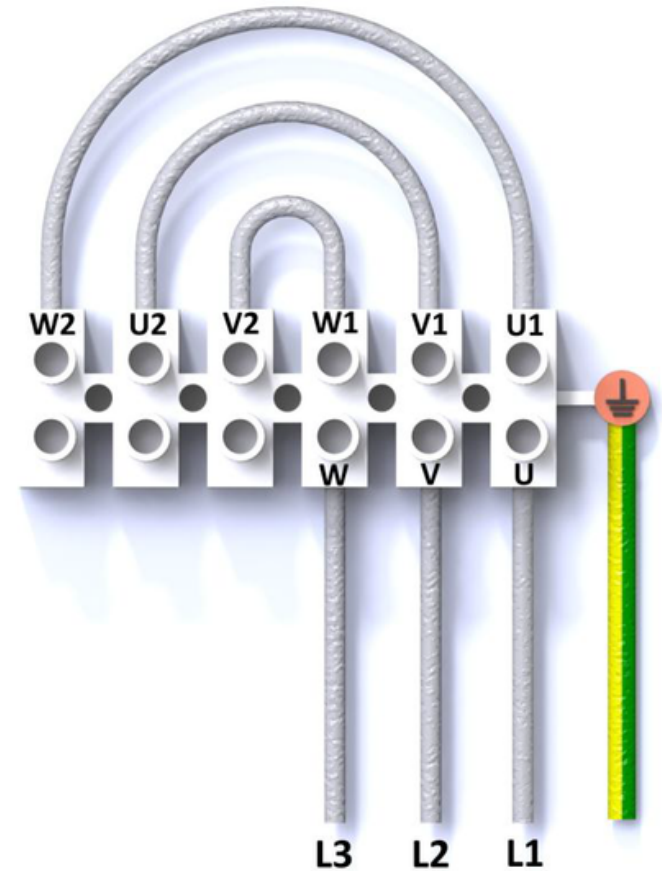

JM PLATE FANS

WIRING DIAGRAM - 2420

CD 2420 Three Line Delta Star Reconnection

Clockwise
Rotation

Low Speed

Clockwise
Rotation

High Speed

JM PLATE FANS

WIRING DIAGRAM - 3038

SINGLE PHASE FAN
WITH INTERNAL CAPACITOR
AND OVERHEAT PROTECTION

FAN CONNECTED TO SUPPLY (FULL SPEED)

FAN CONNECTED TO SPEED CONTROLLER (VARIABLE SPEED)