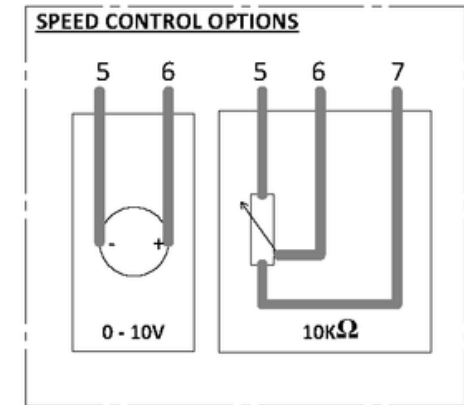

ESTOC EC

WIRING DIAGRAM - 3011 & 3012

CD3011
SINGLE PHASE
EC POWERBOX
FANS - ESTOC

TERMINAL LETTERING

- E - EARTH
- 1 - LIVE
- 2 - NEUTRAL
- 5 - GROUND
- 6 - 0V-10V
- 7 - +10V
- 8 - GROUND
- 9 - 0V-10V
- 10 - +24V

UNIT PN'S:
1PH
UB503559

ESTOC EC

WIRING DIAGRAM - 3011 & 3012

CD3012

SINGLE & THREE PHASE
EC POWERBOX FANS -
ESTOC

TERMINAL LETTERING

PE - EARTH	6 - +10V	10 - +24V
2 - LIVE	7 - GROUND	11 - ENABLE
3 - NEUTRAL	8 - 0V-10V	
4 - GROUND	9 - +24V	
5 - 0V-10V		