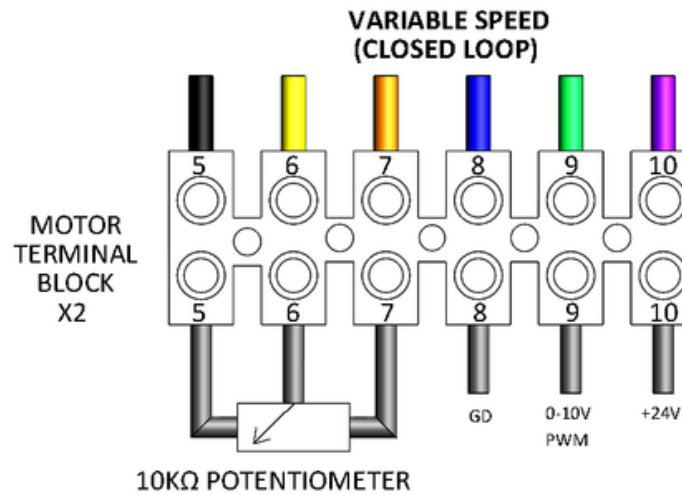

ESTOC EC

WIRING DIAGRAM - 3011 & 3012

CD3011
SINGLE PHASE
EC POWERBOX
FANS - ESTOC

TERMINAL LETTERING

- E - EARTH
- 1 - LIVE
- 2 - NEUTRAL
- 5 - GROUND
- 6 - 0V-10V
- 7 - +10V
- 8 - GROUND
- 9 - 0V-10V
- 10 - +24V

UNIT PN'S:
1PH
UB503559

ESTOC EC

WIRING DIAGRAM - 3011 & 3012

CD3012

SINGLE & THREE PHASE
EC POWERBOX FANS -
ESTOC

TERMINAL LETTERING

PE - EARTH	6 - +10V	10 - +24V
2 - LIVE	7 - GROUND	11 - ENABLE
3 - NEUTRAL	8 - 0V-10V	
4 - GROUND	9 - +24V	
5 - 0V-10V		

UNIT PN'S:

1PH
UB674059
UB674559
3PH
UB805069
UB805669
UB106369