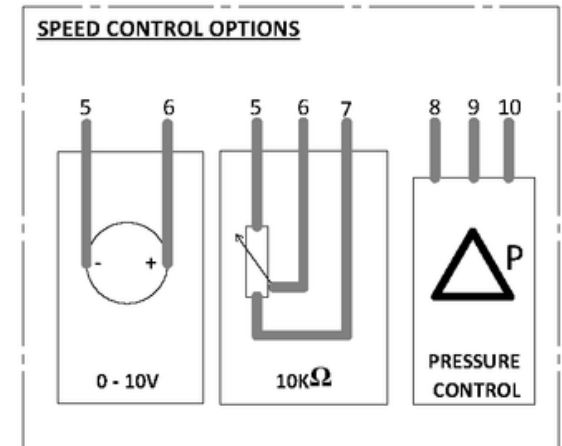

ESTOC EC

WIRING DIAGRAM - 3011 & 3012

CD3011
SINGLE PHASE
EC POWERBOX
FANS - ESTOC

TERMINAL LETTERING

- E - EARTH
- 1 - LIVE
- 2 - NEUTRAL
- 5 - GROUND
- 6 - 0V-10V
- 7 - +10V
- 8 - GROUND
- 9 - 0V-10V
- 10 - +24V

UNIT PN'S:
1PH
UB503559

ESTOC EC

WIRING DIAGRAM - 3011 & 3012

CD3012

SINGLE & THREE PHASE
EC POWERBOX FANS -
ESTOC

TERMINAL LETTERING

PE - EARTH	6 - +10V	10 - +24V
2 - LIVE	7 - GROUND	11 - ENABLE
3 - NEUTRAL	8 - 0V-10V	
4 - GROUND	9 - +24V	
5 - 0V-10V		