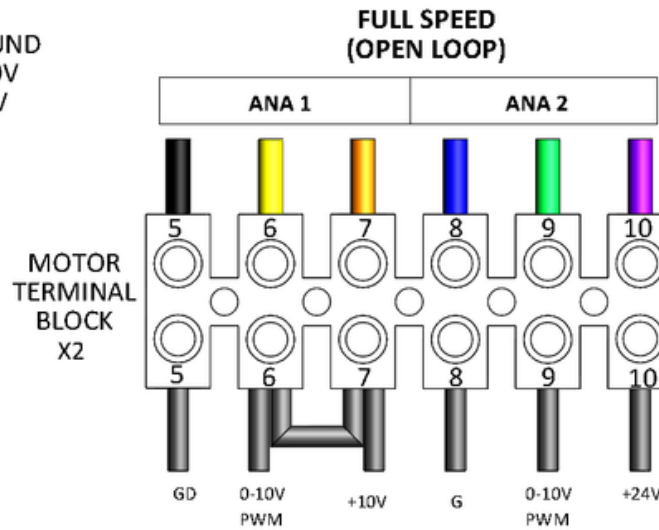

ESTOC EC

WIRING DIAGRAM - 3011 & 3012

CD3011
SINGLE PHASE
EC POWERBOX
FANS - ESTOC

TERMINAL LETTERING

- E - EARTH
- 1 - LIVE
- 2 - NEUTRAL
- 5 - GROUND
- 6 - 0V-10V
- 7 - +10V
- 8 - GROUND
- 9 - 0V-10V
- 10 - +24V

UNIT PN'S:
1PH
UB503559

ESTOC EC

WIRING DIAGRAM - 3011 & 3012

CD3012

SINGLE & THREE PHASE
EC POWERBOX FANS -
ESTOC

TERMINAL LETTERING

PE - EARTH	6 - +10V	10 - +24V
2 - LIVE	7 - GROUND	11 - ENABLE
3 - NEUTRAL	8 - 0V-10V	
4 - GROUND	9 - +24V	
5 - 0V-10V		