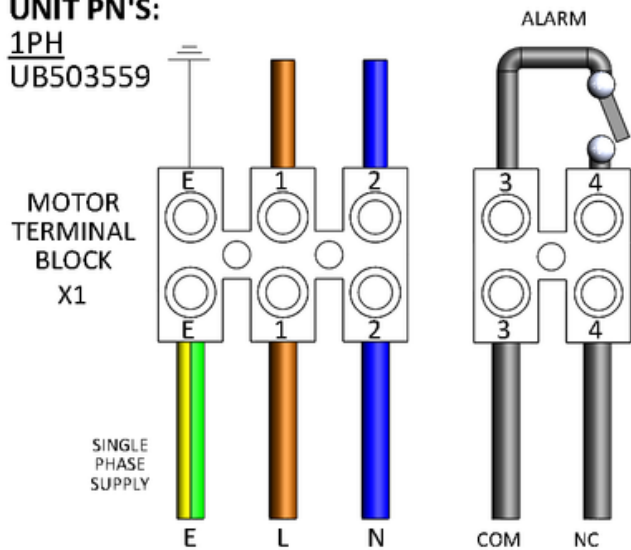

ESTOC EC

WIRING DIAGRAM - 3011 & 3012

CD3011
SINGLE PHASE
EC POWERBOX
FANS - ESTOC

TERMINAL LETTERING

- E - EARTH
- 1 - LIVE
- 2 - NEUTRAL
- 5 - GROUND
- 6 - 0V-10V
- 7 - +10V
- 8 - GROUND
- 9 - 0V-10V
- 10 - +24V

UNIT PN'S:
1PH
UB503559

ESTOC EC

WIRING DIAGRAM - 3011 & 3012

CD3012

SINGLE & THREE PHASE
EC POWERBOX FANS -
ESTOC

TERMINAL LETTERING

PE - EARTH	6 - +10V	10 - +24V
2 - LIVE	7 - GROUND	11 - ENABLE
3 - NEUTRAL	8 - 0V-10V	
4 - GROUND	9 - +24V	
5 - 0V-10V		

UNIT PN'S:

1PH
UB674059
UB674559
3PH
UB805069
UB805669
UB106369