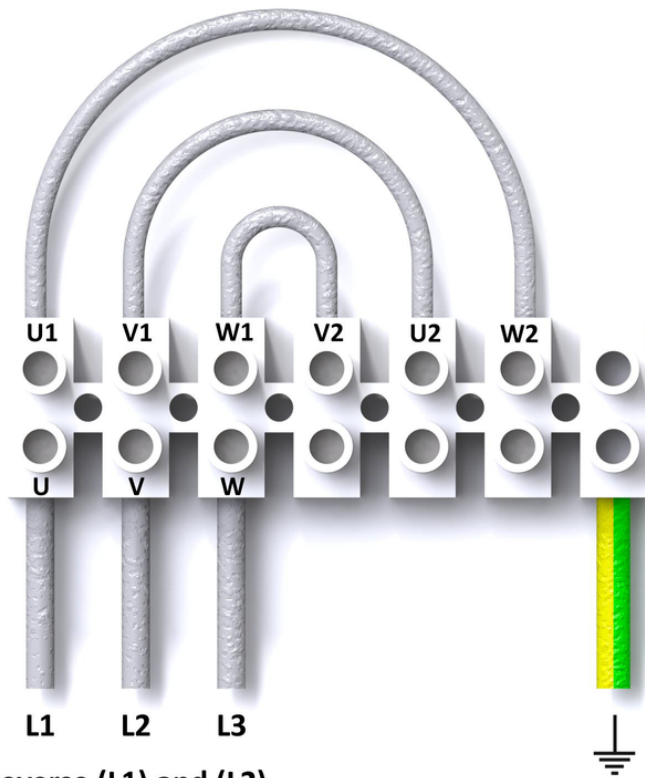

JM & HT JM AXIAL FANS

WIRING DIAGRAMS - 2416 & 2417

CD 2416

Three Line
Star Connection

Clockwise
Rotation

CD 2417

Three Line
Single Speed

Clockwise
Rotation

Counter Clockwise : Reverse (L1) and (L2)