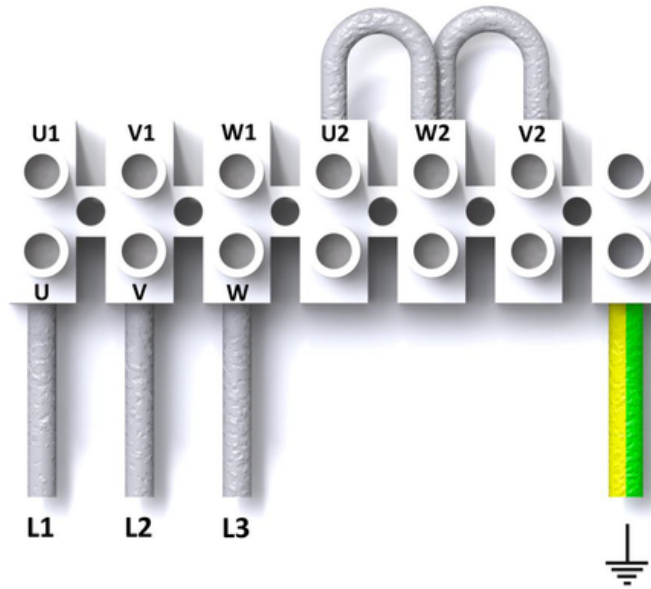

JM & HT JM AXIAL FANS

WIRING DIAGRAMS - 2416 & 2417

CD 2416

Three Line
Star Connection

Clockwise
Rotation

CD 2417

Three Line
Single Speed

Clockwise
Rotation

Counter Clockwise : Reverse (L1) and (L2)