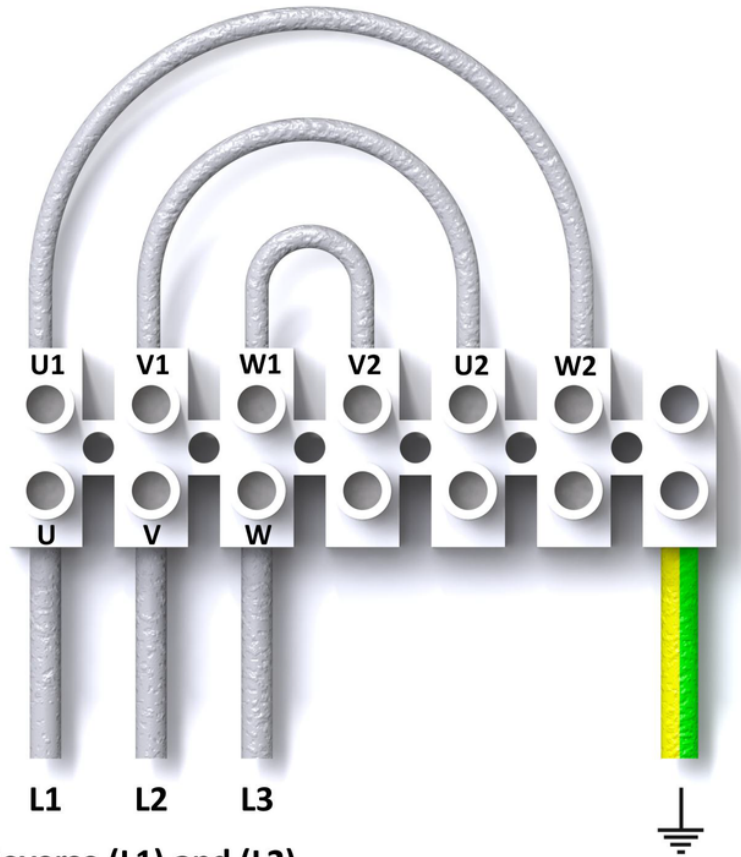

MAXFAN 2 3PH

WIRING DIAGRAM - 2417

CD 2417

Three Line
Single Speed

Clockwise
Rotation

L1 L2 L3

Counter Clockwise : Reverse (L1) and (L2)