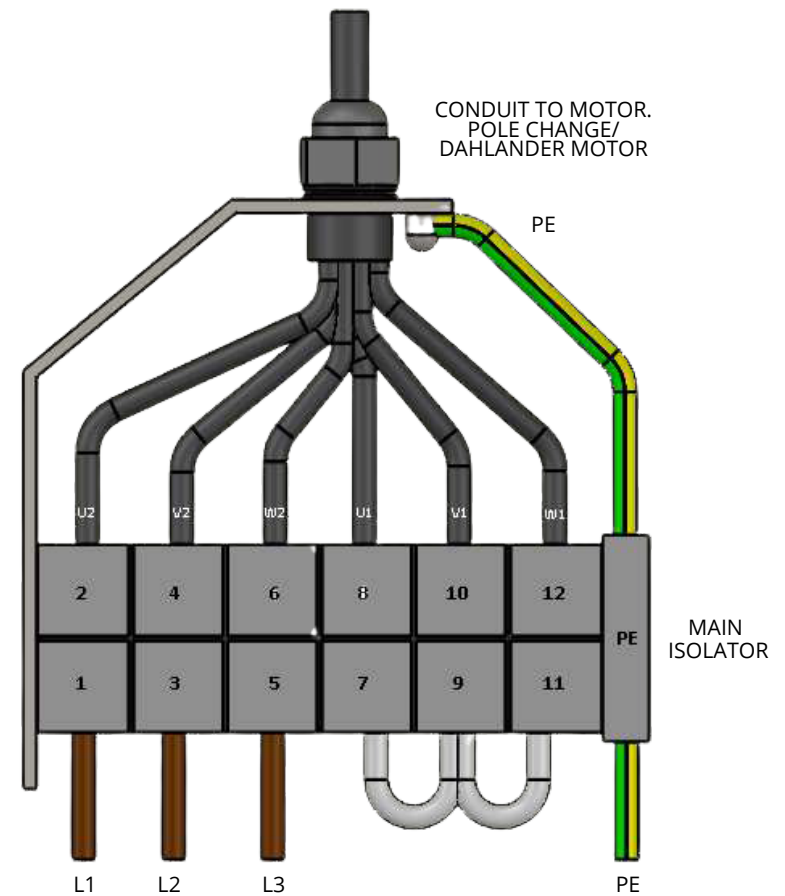

CAR PARK JET FANS

WIRING DIAGRAM - 3036

LF504802
 THRUST CAR PARK
 LOW SPEED
 400V 3PHASE
 CD3036

LOW SPEED

LF504802
 THRUST CAR PARK
 HIGH SPEED
 400V 3PHASE
 CD3036

HIGH SPEED