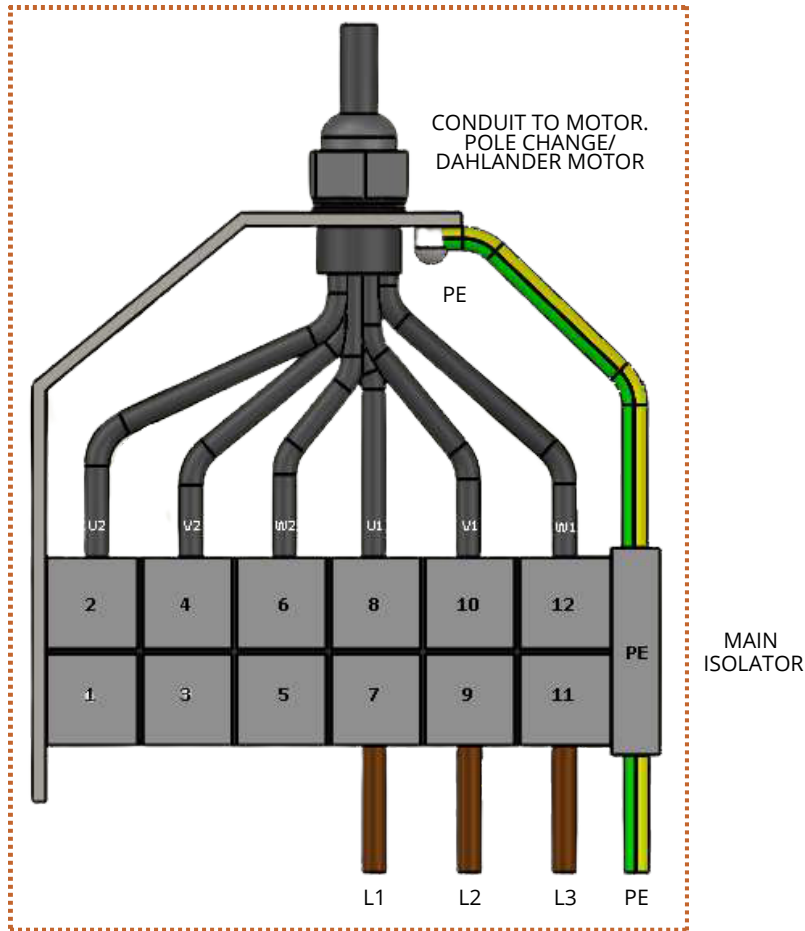

CAR PARK JET FANS

WIRING DIAGRAM - 3036

LF504802
 THRUST CAR PARK
 LOW SPEED
 400V 3PHASE
 CD3036

LOW SPEED

LF504802
 THRUST CAR PARK
 HIGH SPEED
 400V 3PHASE
 CD3036

HIGH SPEED