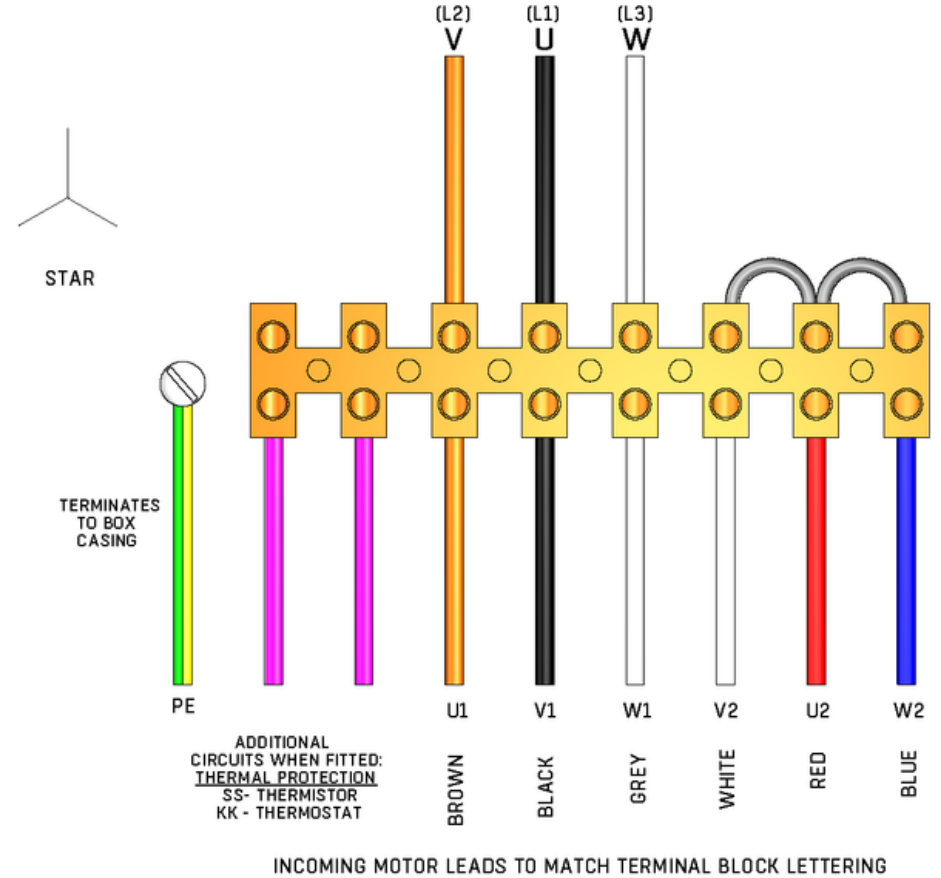

# JMV, JMVG, HT JMV & HT JMVG AXIALS

## WIRING DIAGRAM - 3022, 3020, 3018

CONNECTION DIAGRAM FOR THREE PHASE DELTA FIXED SPEED  
ACDE ROTATION

CONNECTION DIAGRAM FOR THREE PHASE DUAL VOLTAGE, STAR  
ACDE ROTATION

## WIRING DIAGRAM - 3022, 3020, 3018

FAN CONNECTED TO SPEED CONTROLLER (VARIABLE SPEED)

FAN CONNECTED TO SPEED CONTROLLER (VARIABLE SPEED)