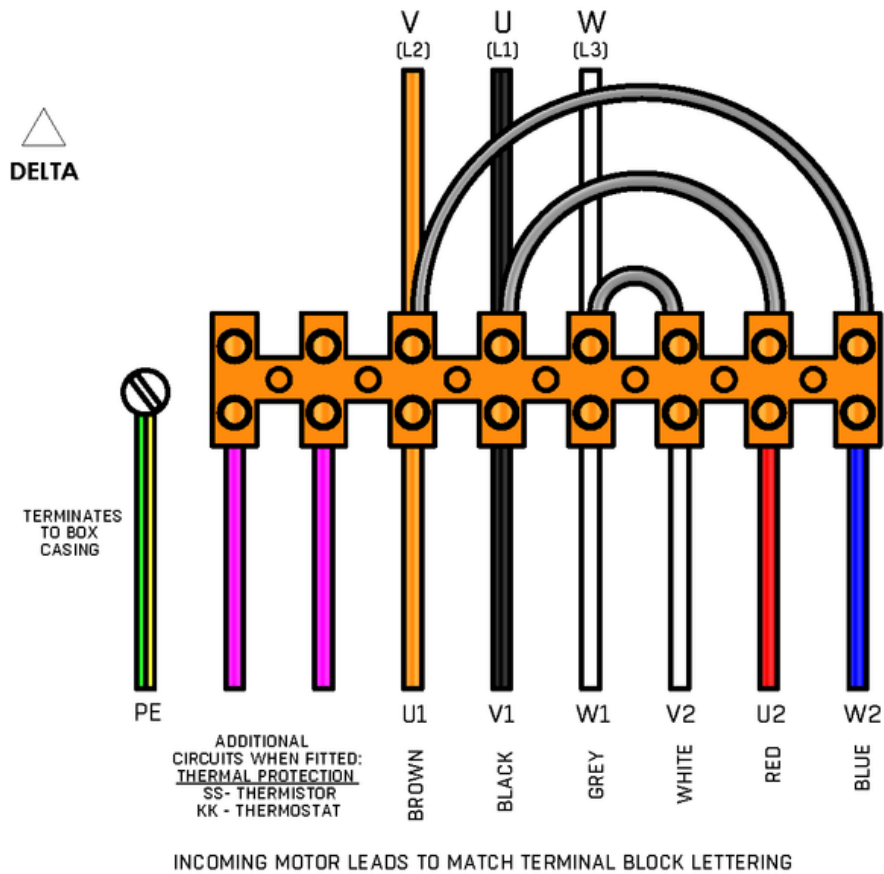

# JMV, JMVG, HT JMV & HT JMVG AXIALS

## WIRING DIAGRAM - 3022, 3020, 3018

CONNECTION DIAGRAM FOR THREE PHASE DELTA FIXED SPEED  
ACDE ROTATION

CONNECTION DIAGRAM FOR THREE PHASE DUAL VOLTAGE, STAR  
ACDE ROTATION

## WIRING DIAGRAM - 3022, 3020, 3018

FAN CONNECTED TO SPEED CONTROLLER (VARIABLE SPEED)

FAN CONNECTED TO SPEED CONTROLLER (VARIABLE SPEED)