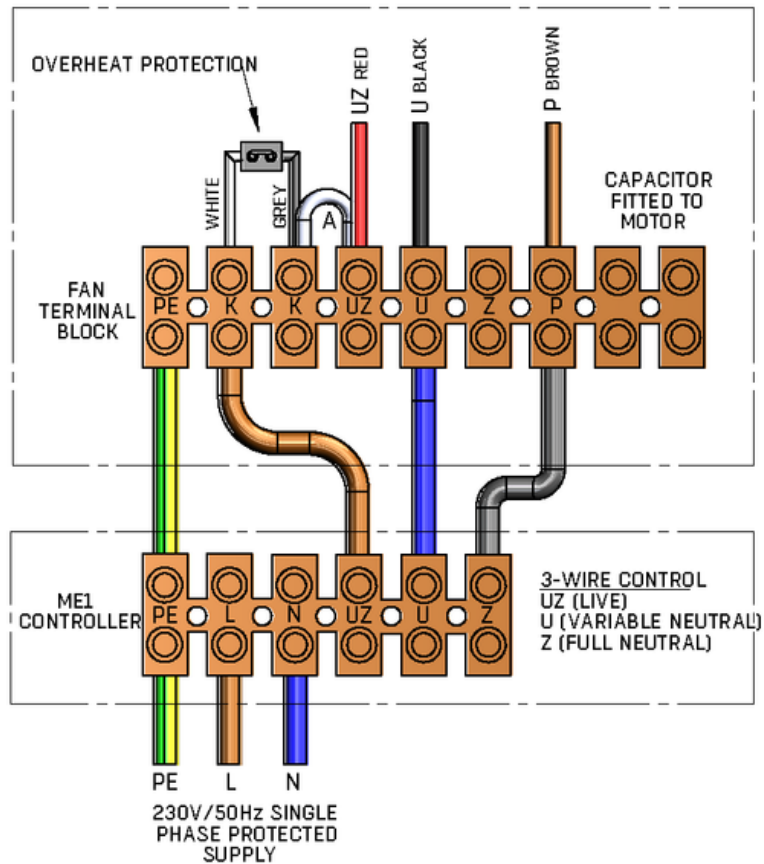

## WIRING DIAGRAM - 3022, 3020, 3018

CONNECTION DIAGRAM FOR THREE PHASE DELTA FIXED SPEED  
ACDE ROTATION

CONNECTION DIAGRAM FOR THREE PHASE DUAL VOLTAGE, STAR  
ACDE ROTATION

# JMV, JMVG, HT JMV & HT JMVG AXIALS

## WIRING DIAGRAM - 3022, 3020, 3018

FAN CONNECTED TO SPEED CONTROLLER (VARIABLE SPEED)

FAN CONNECTED TO SPEED CONTROLLER (VARIABLE SPEED)