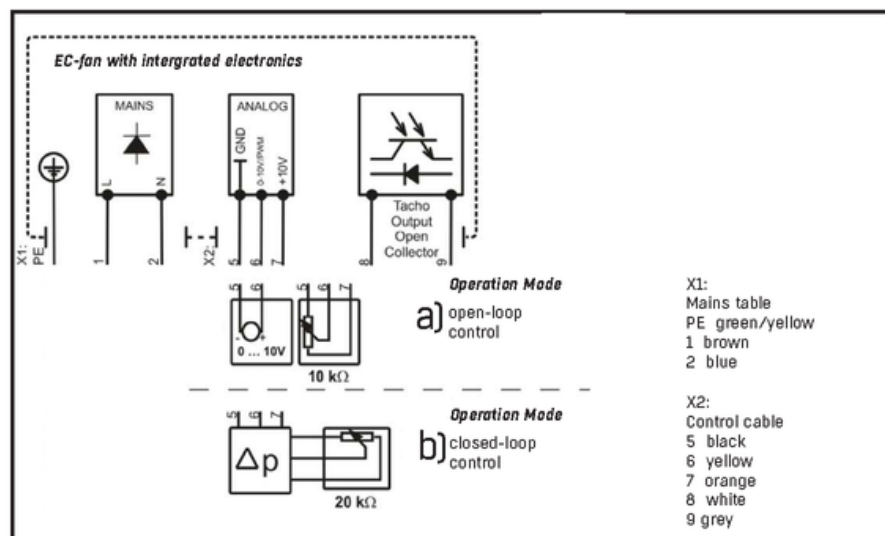

## WIRING DIAGRAMS - VR-EC-1, VR-EC-2 & VR-EC-3

- EC fan sizes 355 mm to 500 mm for open and closed loop (1 ph)

- EC fan sizes 190 mm to 310 mm for open and closed loop (1 ph)

# EC STANDARD TEMPERATURE ROOF FANS WIRING DIAGRAMS - VR-EC-1, VR-EC-2 & VR-EC-3

- EC fan sizes 355 mm to 710 mm for open and closed loop (3 ph)