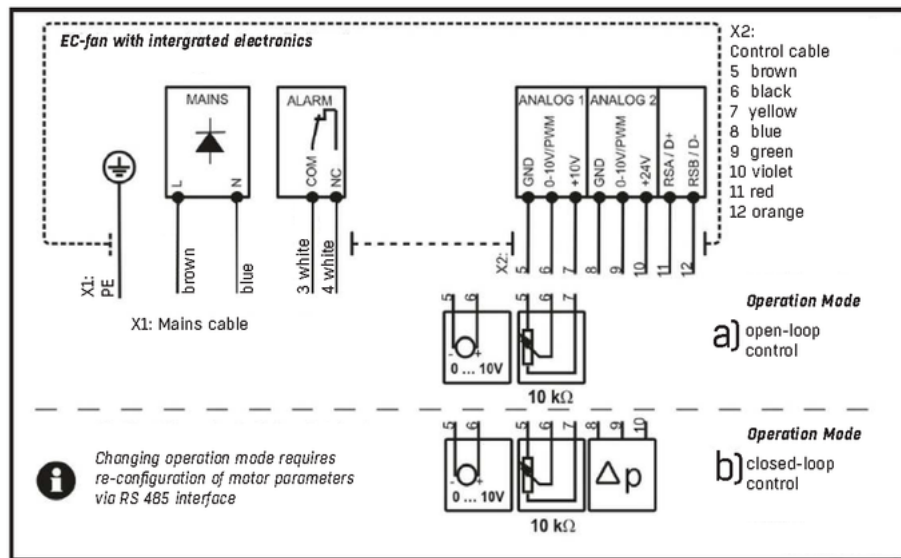

## WIRING DIAGRAMS - VR-EC-1, VR-EC-2 & VR-EC-3

- EC fan sizes 355 mm to 500 mm for open and closed loop (1 ph)

- EC fan sizes 190 mm to 310 mm for open and closed loop (1 ph)

# EC STANDARD TEMPERATURE ROOF FANS WIRING DIAGRAMS - VR-EC-1, VR-EC-2 & VR-EC-3

- EC fan sizes 355 mm to 710 mm for open and closed loop (3 ph)