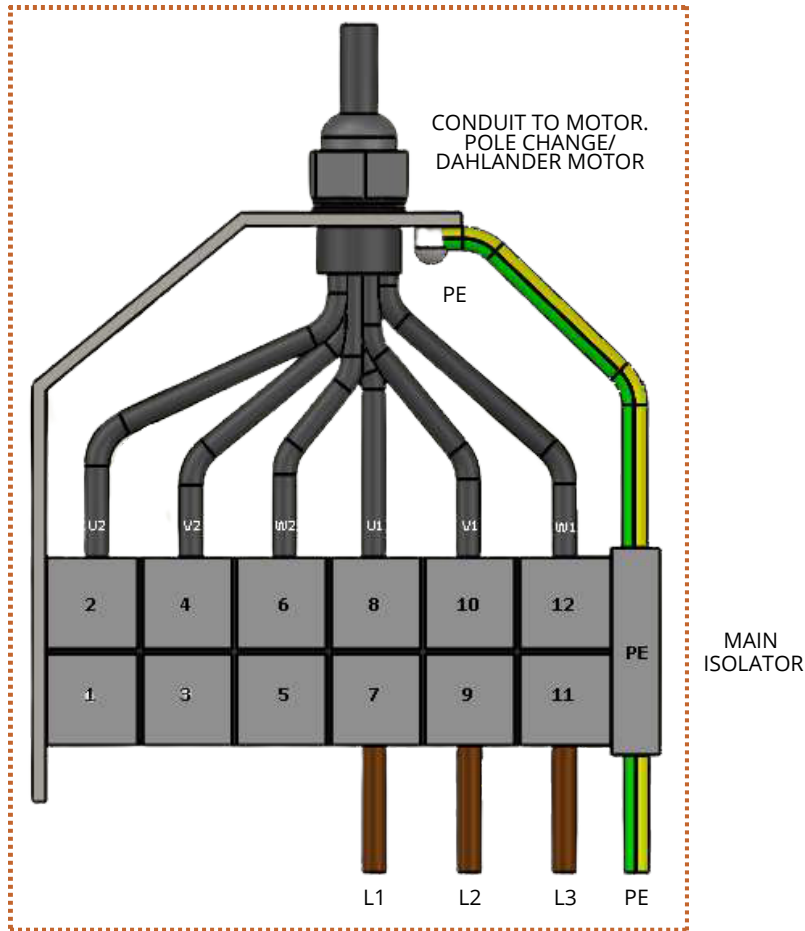

# INDUCTION THRUST FANS

## WIRING DIAGRAM - 3036

LF504802  
 THRUST CAR PARK  
 LOW SPEED  
 400V 3PHASE  
 CD3036

LOW SPEED

LF504802  
 THRUST CAR PARK  
 HIGH SPEED  
 400V 3PHASE  
 CD3036

HIGH SPEED