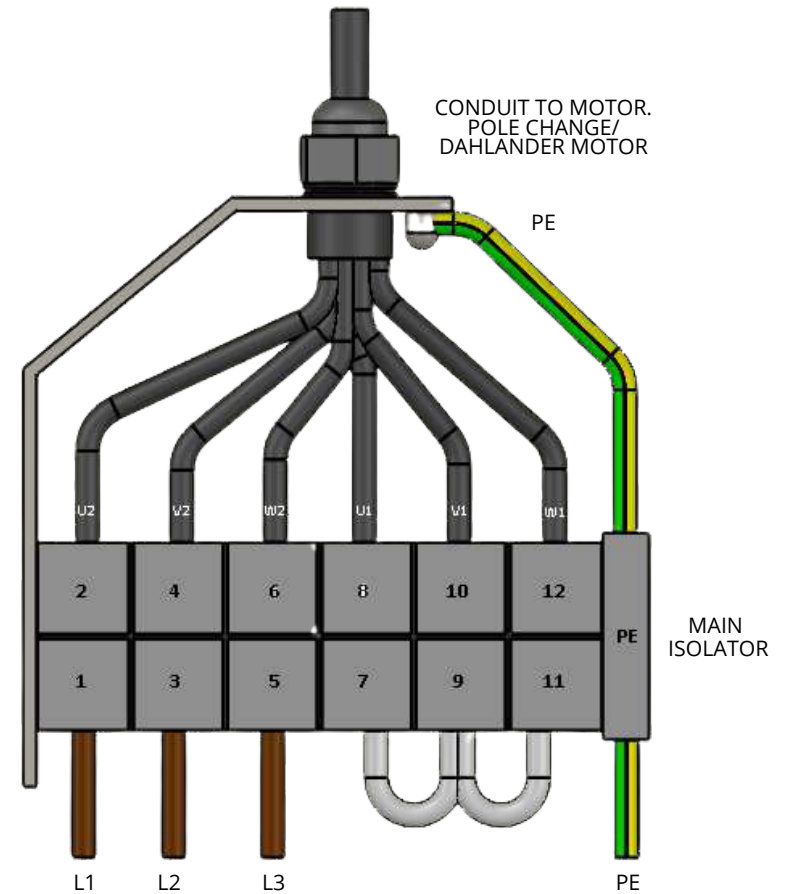

# INDUCTION THRUST FANS

## WIRING DIAGRAM - 3036

LF504802  
 THRUST CAR PARK  
 LOW SPEED  
 400V 3PHASE  
 CD3036

LOW SPEED

LF504802  
 THRUST CAR PARK  
 HIGH SPEED  
 400V 3PHASE  
 CD3036

HIGH SPEED