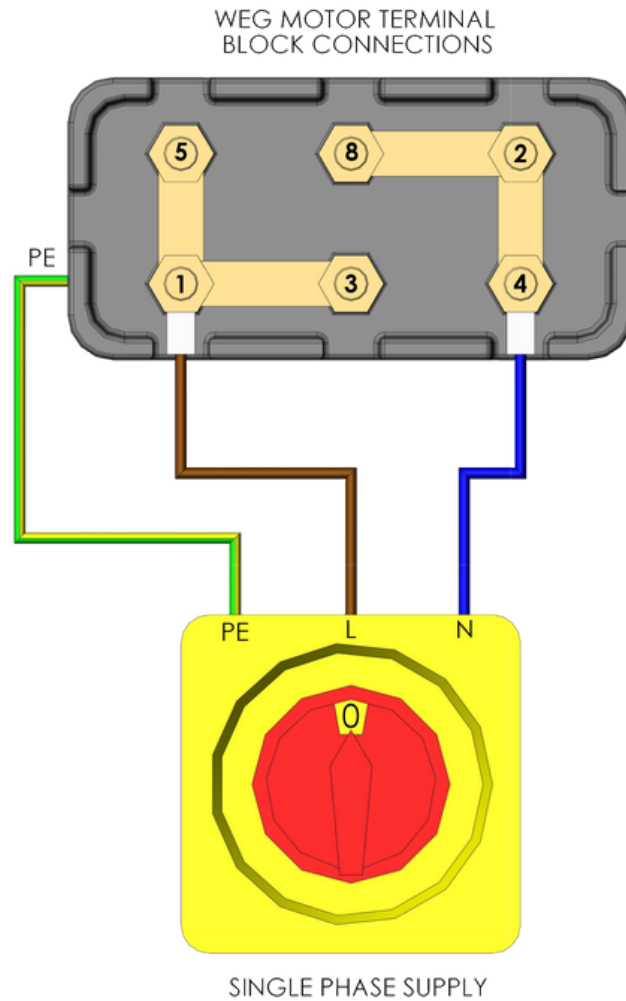

BIFURCATED FANS

WIRING DIAGRAMS - 2416, 2417 & 2426

CD 2416

Three Line
Star Connection

Clockwise
Rotation

CD 2417

Three Line
Single Speed

Clockwise
Rotation

Counter Clockwise : Reverse (L1) and (L2)

BIFURCATED FANS

WIRING DIAGRAMS - 2416, 2417 & 2426

CD2426
SINGLE PHASE
WEG SERIES 33
BIFURCATED

**TERMINAL
BLOCK LETTERING**

1 = U1
2 = V2
3 = V1
4 = W1
5 = W2
8 = U2

WARNING!
LEAD NUMBERS TO
REVERSE ROTATION
INTERCHANGE 5&8.