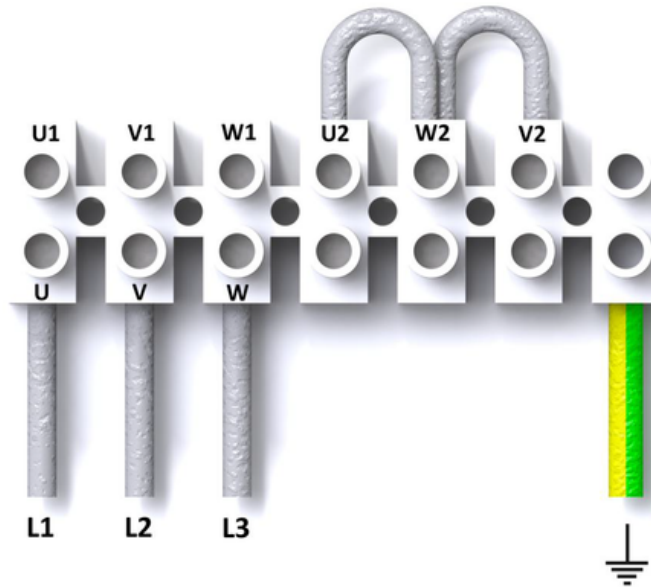

BIFURCATED FANS

WIRING DIAGRAMS - 2416, 2417 & 2426

CD 2416

Three Line
Star Connection

Clockwise
Rotation

CD 2417

Three Line
Single Speed

Clockwise
Rotation

Counter Clockwise : Reverse (L1) and (L2)

BIFURCATED FANS

WIRING DIAGRAMS - 2416, 2417 & 2426

CD2426
SINGLE PHASE
WEG SERIES 33
BIFURCATED

**TERMINAL
BLOCK LETTERING**

1 = U1
2 = V2
3 = V1
4 = W1
5 = W2
8 = U2

WARNING!
LEAD NUMBERS TO
REVERSE ROTATION
INTERCHANGE 5&8.