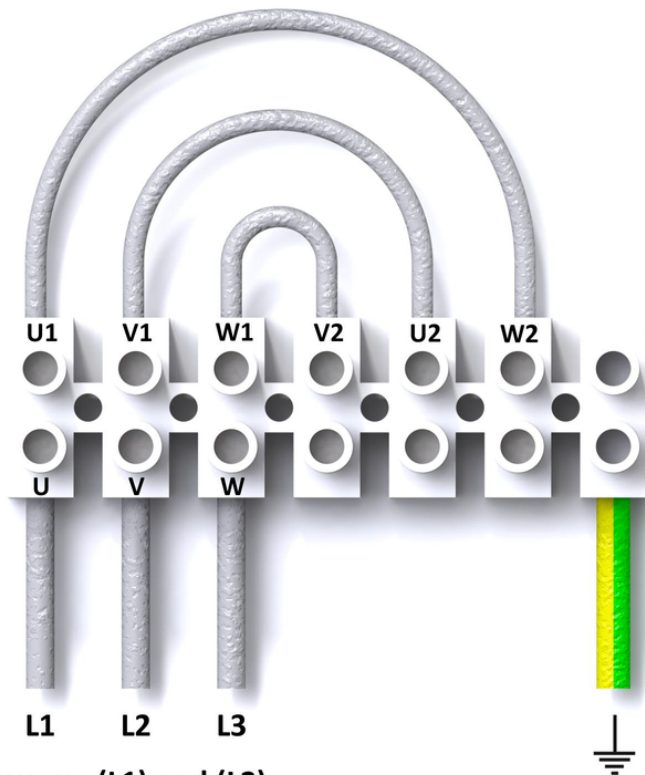

BIFURCATED FANS

WIRING DIAGRAMS - 2416, 2417 & 2426

CD 2416

Three Line
Star Connection

Clockwise
Rotation

CD 2417

Three Line
Single Speed

Clockwise
Rotation

Counter Clockwise : Reverse (L1) and (L2)

BIFURCATED FANS

WIRING DIAGRAMS - 2416, 2417 & 2426

CD2426
SINGLE PHASE
WEG SERIES 33
BIFURCATED

**TERMINAL
BLOCK LETTERING**

1 = U1
2 = V2
3 = V1
4 = W1
5 = W2
8 = U2

WARNING!
LEAD NUMBERS TO
REVERSE ROTATION
INTERCHANGE 5&8.