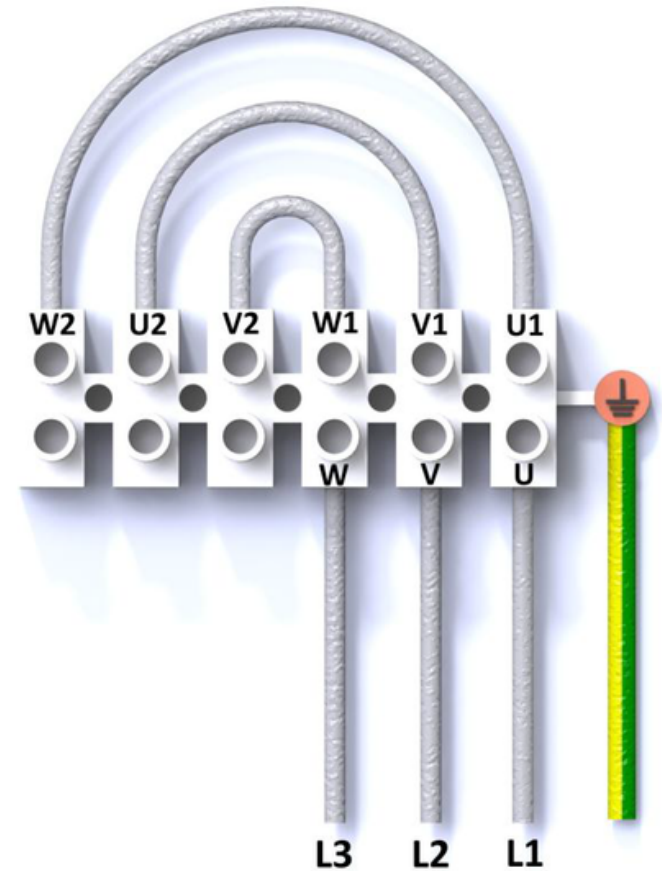

2100 SERIES PLATE FAN

WIRING DIAGRAM - 2420

CD 2420

Three Line Delta Star Reconnection

Clockwise
Rotation

Low Speed

Clockwise
Rotation

High Speed

2100 SERIES PLATE FAN

WIRING DIAGRAM - 3038

SINGLE PHASE FAN
WITH INTERNAL CAPACITOR
AND OVERHEAT PROTECTION

FAN CONNECTED TO SUPPLY (FULL SPEED)

FAN CONNECTED TO SPEED CONTROLLER (VARIABLE SPEED)