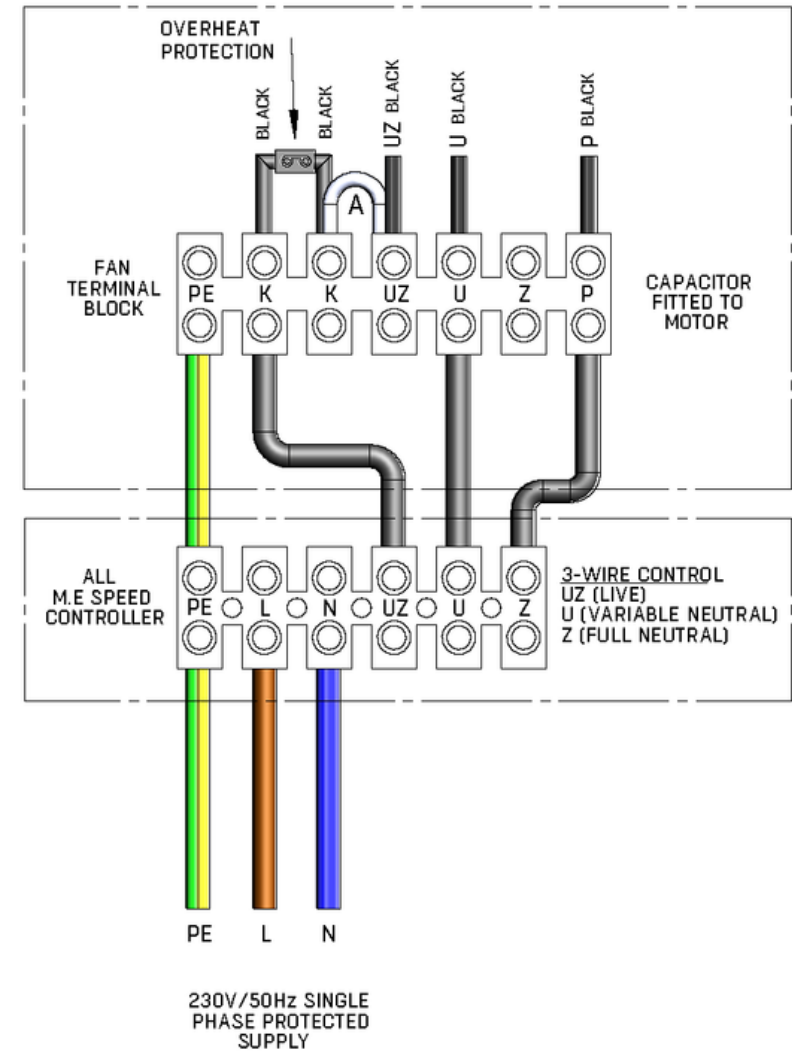

2100 SERIES PLATE FAN

WIRING DIAGRAM - 2420

CD 2420

Three Line Delta Star Reconnection

Clockwise
Rotation

Low Speed

Clockwise
Rotation

High Speed

2100 SERIES PLATE FAN

WIRING DIAGRAM - 3038

SINGLE PHASE FAN
WITH INTERNAL CAPACITOR
AND OVERHEAT PROTECTION

FAN CONNECTED TO SUPPLY (FULL SPEED)

FAN CONNECTED TO SPEED CONTROLLER (VARIABLE SPEED)