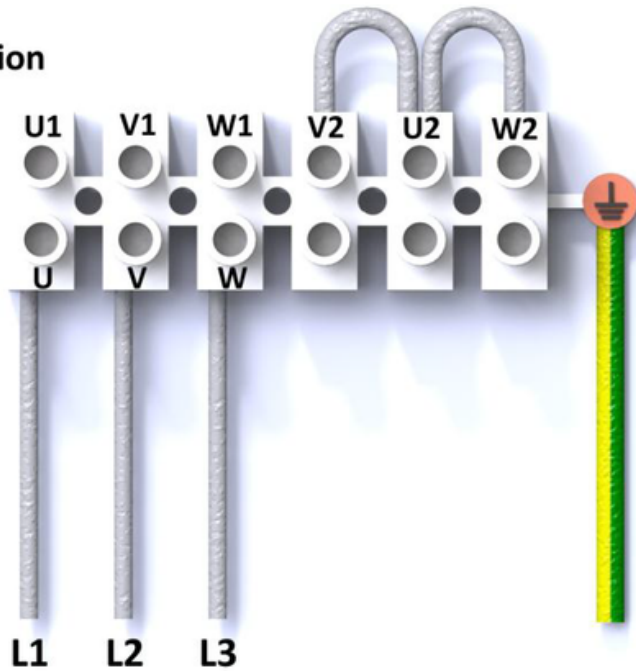

2100 SERIES PLATE FAN

WIRING DIAGRAM - 2420

CD 2420

Three Line Delta Star Reconnection

Clockwise
Rotation

Low Speed

Clockwise
Rotation

High Speed

2100 SERIES PLATE FAN

WIRING DIAGRAM - 3038

SINGLE PHASE FAN
WITH INTERNAL CAPACITOR
AND OVERHEAT PROTECTION

FAN CONNECTED TO SUPPLY (FULL SPEED)

FAN CONNECTED TO SPEED CONTROLLER (VARIABLE SPEED)