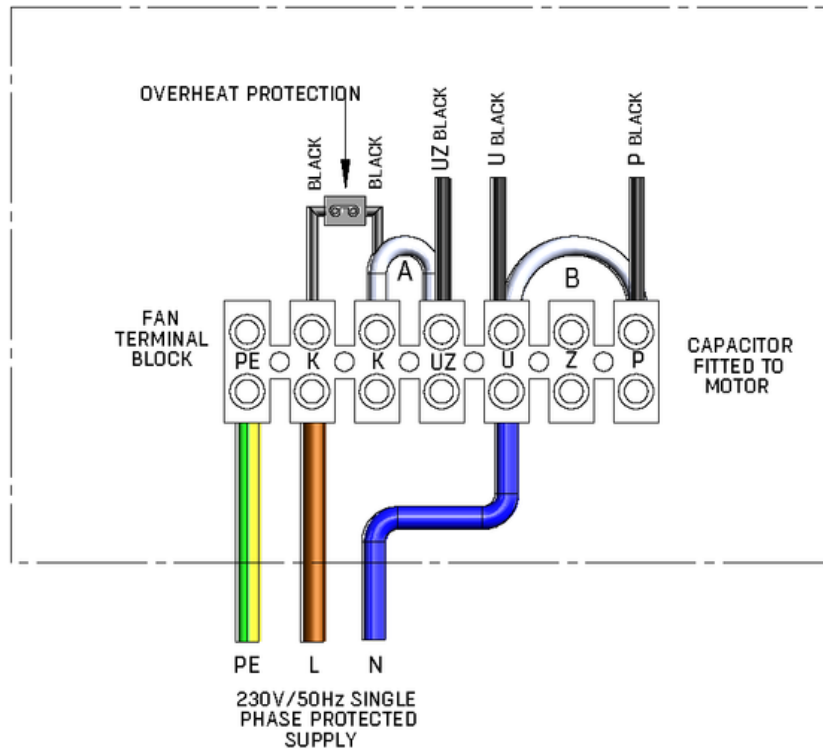

2100 SERIES PLATE FAN

WIRING DIAGRAM - 2420

CD 2420

Three Line Delta Star Reconnection

Clockwise
Rotation

Low Speed

Clockwise
Rotation

High Speed

2100 SERIES PLATE FAN

WIRING DIAGRAM - 3038

SINGLE PHASE FAN
WITH INTERNAL CAPACITOR
AND OVERHEAT PROTECTION

FAN CONNECTED TO SUPPLY (FULL SPEED)

FAN CONNECTED TO SPEED CONTROLLER (VARIABLE SPEED)